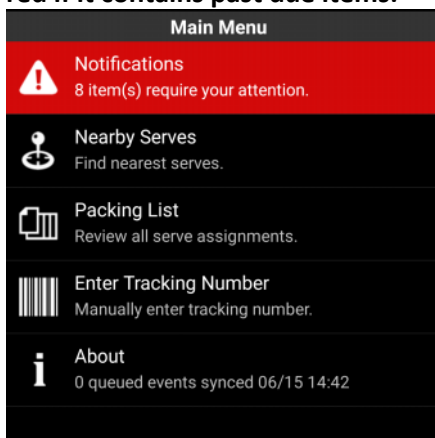

What's New in ABC Express 2.13.0

- 1) The new app will list Proofs to Sign & Return:

- 2) If a proofs is more than 5 days old, it will turn red:

- 3) Old proofs will also show up in the Notifications list, which also turns red if it contains past due items:

- 4) Click on a proof entry to see when it was created and other details:

- 5) Coming in the *next* ABC Mobile Update: many of the proofs shown will be e-signable, straight from the app, at no cost to the process server.