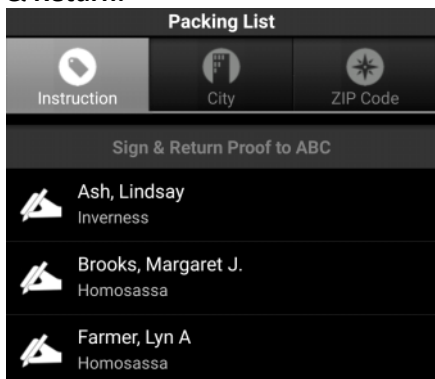

What's New in ABC Express 2.13.0

- 1) The new app will list Proofs to Sign & Return:

- 2) If a proofs is more than 5 days old, it will turn red:

- 3) Old proofs will also show up in the Notifications list, which also turns red if it contains past due items:

- 4) Click on a proof entry to see when it was created and other details:

- 5) Coming in the *next* ABC Mobile Update: many of the proofs shown will be e-signable, straight from the app, at no cost to the process server.