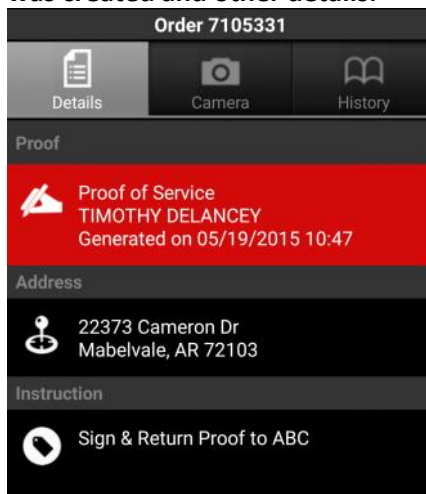

What's New in ABC Express 2.13.0

- 1) The new app will list Proofs to Sign & Return:

- 2) If a proofs is more than 5 days old, it will turn red:

- 3) Old proofs will also show up in the Notifications list, which also turns red if it contains past due items:

- 4) Click on a proof entry to see when it was created and other details:

- 5) Coming in the *next* ABC Mobile Update: many of the proofs shown will be e-signable, straight from the app, at no cost to the process server.